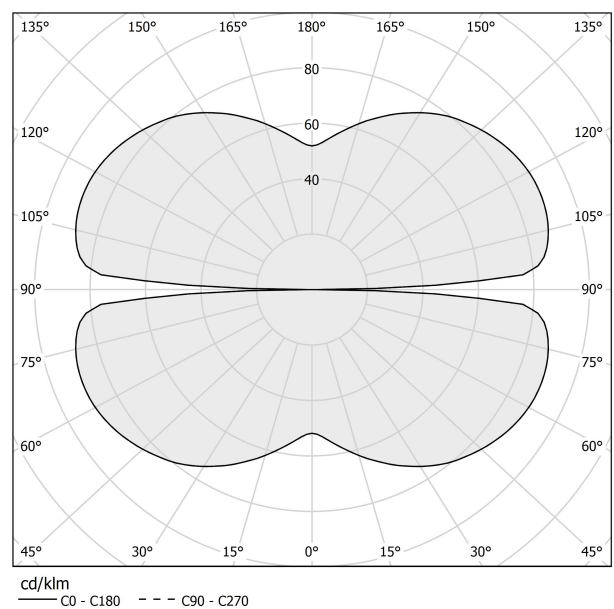

Polar diagram