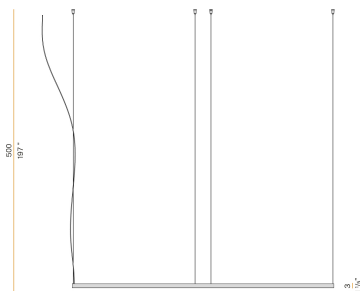

PANZERI

Zero Round

24V DC

M10302.200.0410

Data sheet

CODE	M10302.200.0410
SYSTEM POWER CONSUMPTION	88W
EFFICACY	92.7lm/W
LIGHT SOURCE	LED
LIGHT SOURCE LIFETIME	L70 (B50) 60.000h
COLOUR TEMPERATURE	3000K Ra>90
LIGHT DISTRIBUTION	diffused
POWER SUPPLY	24V DC
DRIVER	remote not included
LUMEN OUTPUT	8158lm
WEIGHT	2,34 Kg
PROTECTION DEGREE	IP20
COLOUR TOLLERANCES	SDCM 3
PACKING DIMENSIONS	200,0 x 200,0 x 11,0 cm

Single or multiple suspension lighting fixture for interiors, with direct and indirect light emission.

Bended extruded aluminium structure in white, black, bronze, mat brass or titanium polyacrylic paint.

Extruded polycarbonate diffuser with opaline finish.

Suspension kit with griplocks and 5m (196,9") long steel cables.

5m (196,9") long power cable in transparent PVC.

Provided without power canopy.

Technical drawing