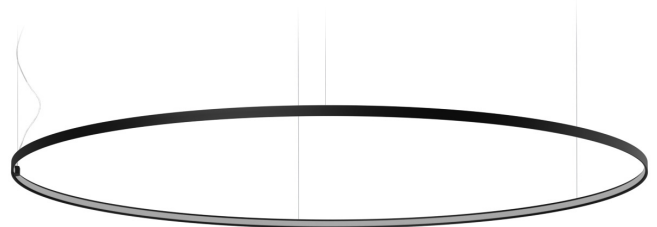

PANZERI

Zero Round

24V DC

M10302.200.0410

Data sheet

CODE	M10302.200.0410
SYSTEM POWER CONSUMPTION	88W
EFFICACY	92.7lm/W
LIGHT SOURCE	LED
LIGHT SOURCE LIFETIME	L70 (B50) 60.000h
COLOUR TEMPERATURE	3000K Ra>90
LIGHT DISTRIBUTION	diffused
POWER SUPPLY	24V DC
DRIVER	remote not included
LUMEN OUTPUT	8158lm
WEIGHT	2,34 Kg
PROTECTION DEGREE	IP20
COLOUR TOLLERANCES	SDCM 3
PACKING DIMENSIONS	200,0 x 200,0 x 11,0 cm

Single or multiple suspension lighting fixture for interiors, with direct and indirect light emission.

Bended extruded aluminium structure in white, black, bronze, mat brass or titanium polyacrylic paint.

Extruded polycarbonate diffuser with opaline finish.

Suspension kit with griplocks and 5m (196,9") long steel cables.

5m (196,9") long power cable in transparent PVC.

Provided without power canopy.

Technical drawing